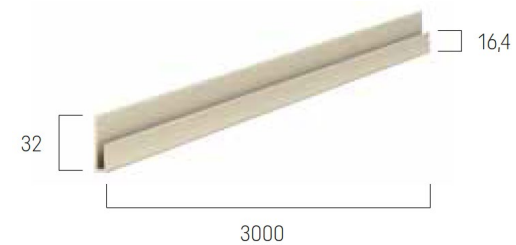

SOLID STONE

COUNTRY STYLE

Structure of panels imitates a wall made of slate.
Colors ranging from light grey, through beige to
dark brown graphite will satisfy every taste.

011 Lazio

012 Liguria

013 Calabria

SYSTEM ELEMENTS

SSA.P panel

SSA.NZ outer corner

SSA.U universal trim

S.LS starting trim

FS.252 finishing trim

FS.262 ventilation trim

CONNECTING WITH OTHER SYSTEMS