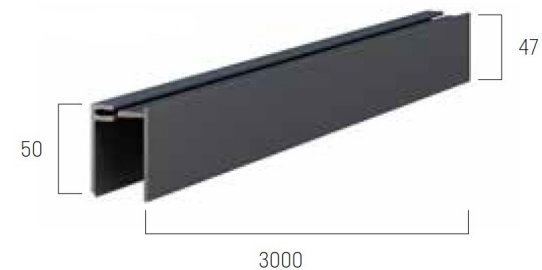

SYSTEM ELEMENTS

SSA.P panel

SSA.NZ outer corner

SSA.U universal trim

S.LS starting trim

FS.252 finishing trim

FS.262 ventilation trim

CONNECTING WITH OTHER SYSTEMS

- thanks to the universal strip, SOLID boards can be combined with other facade systems manufactured by VOX
- Solid panels can also be combined with other types of facade materials