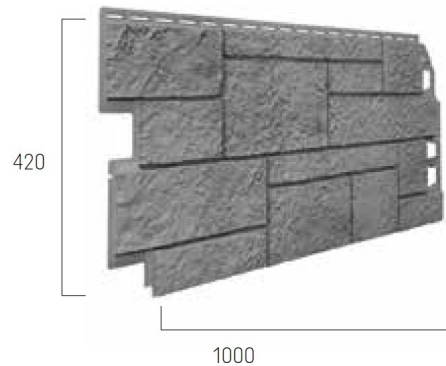

SOLID STONE

COUNTRY STYLE

Structure of panels imitates a wall made of slate.
Colors ranging from light grey, through beige to
dark brown graphite will satisfy every taste.

011 Lazio

012 Liguria

013 Calabria

014 Umbria

015 Toscana

016 Sicily

Colors of finishing trims FS-252 and FS-262 are matched to the panel colors:
CALABRIA, UMBRIA, LAZIO, LIGURIA – trims in light color
TOSCANA, SICILY – trims in dark colors

SYSTEM ELEMENTS

SSA.P panel

SSA.NZ outer corner

SSA.U universal trim

S.LS starting trim

FS.252 finishing trim

FS.262 ventilation trim

CONNECTING WITH OTHER SYSTEMS

- thanks to the universal strip, SOLID boards can be combined with other facade systems manufactured by VOX
- Solid panels can also be combined with other types of facade materials