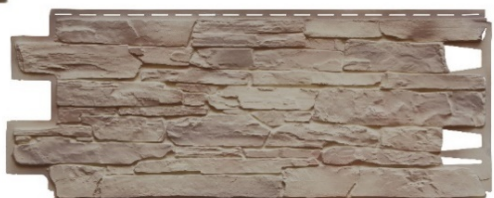

SOLID STONE

COUNTRY STYLE

Structure of panels imitates a wall made of slate.
Colors ranging from light grey, through beige to
dark brown graphite will satisfy every taste.

011 Lazio

012 Liguria

013 Calabria

014 Umbria

015 Toscana

016 Sicily

Colors of finishing trims FS-252 and FS-262 are matched to the panel colors:
CALABRIA, UMBRIA, LAZIO, LIGURIA – trims in light color
TOSCANA, SICILY – trims in dark colors

- thanks to the universal strip, SOLID boards can be combined with other facade systems manufactured by VOX
- Solid panels can also be combined with other types of facade materials