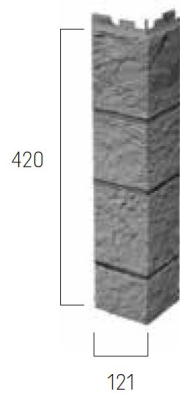

SSA.NZ outer corner