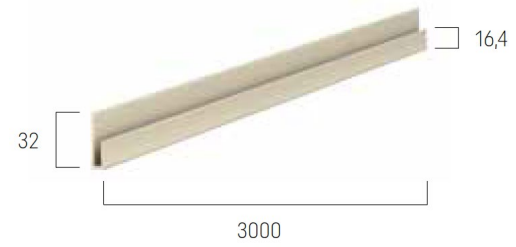

SOLID SANDSTONE

SANDSTONE CLASSIC

This panel imitates a wall made of hewn sandstone. Distinctive, geometric texture of the surface and calm colors are suitable for arranging both modern and rustic buildings.

012 Light Grey

013 Beige

014 Cream

015 Light Brown

016 Dark Brown

Colors of finishing trims FS-252 and FS-262 are matched to the panel colors:
CREAM, BEIGE, LIGHT BROWN, LIGHT GREY – trims in light color
DARK BROWN – trims in dark colors

SYSTEM ELEMENTS

SS.P panel

S.LS starting trim

FS.252 finishing trim

SS.NZ outer corner SS.U universal trim

FS.262 ventilation trim

CONNECTING WITH OTHER SYSTEMS

- thanks to the universal strip, SOLID boards can be combined with other facade systems manufactured by VOX
- Solid panels can also be combined with other types of facade materials