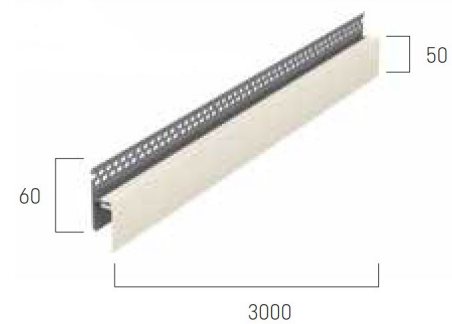

SOLID SANDSTONE

SANDSTONE CLASSIC

This panel imitates a wall made of hewn sandstone. Distinctive, geometric texture of the surface and calm colors are suitable for arranging both modern and rustic buildings.

SYSTEM ELEMENTS

SS.P panel

S.LS starting trim

FS.252 finishing trim

SS.NZ outer corner SS.U universal trim

FS.262 ventilation trim

CONNECTING WITH OTHER SYSTEMS

- thanks to the universal strip, SOLID boards can be combined with other facade systems manufactured by VOX
- Solid panels can also be combined with other types of facade materials