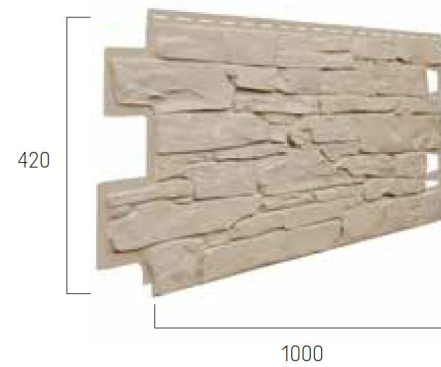

SOLID SANDSTONE

SANDSTONE CLASSIC

This panel imitates a wall made of hewn sandstone. Distinctive, geometric texture of the surface and calm colors are suitable for arranging both modern and rustic buildings.

012 Light Grey

013 Beige

014 Cream

015 Light Brown

016 Dark Brown

Colors of finishing trims FS-252 and FS-262 are matched to the panel colors:
CREAM, BEIGE, LIGHT BROWN, LIGHT GREY – trims in light color
DARK BROWN – trims in dark colors

SYSTEM ELEMENTS

SS.P panel

S.LS starting trim

FS.252 finishing trim

SS.NZ outer corner SS.U universal trim

FS.262 ventilation trim

CONNECTING WITH OTHER SYSTEMS

- thanks to the universal strip, SOLID boards can be combined with other facade systems manufactured by VOX
- Solid panels can also be combined with other types of facade materials