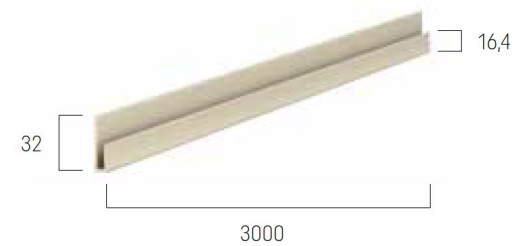

FS.252 finishing trim

S.LS starting trim