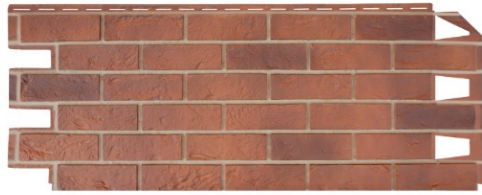

**DIZAINA
FABRIKA**

SOLID BRICK

PERFECT BRICKS AND JOINTS

This panel imitates a brick wall by accurately shaded patterns and colors of bricks and joints. The effect is completed by precise finishing.

011 Bristol

012 Dorset

013 Exeter

014 York

015 Coventry

Colors of finishing trims FS-252 and FS-262 are matched to the joint between bricks:
DORSET – trims in white color
BRISTOL, YORK – trims in light color
EXETER, COVENTRY – trims in dark color

- thanks to the universal strip, SOLID boards can be combined with other facade systems manufactured by VOX
- Solid panels can also be combined with other types of facade materials