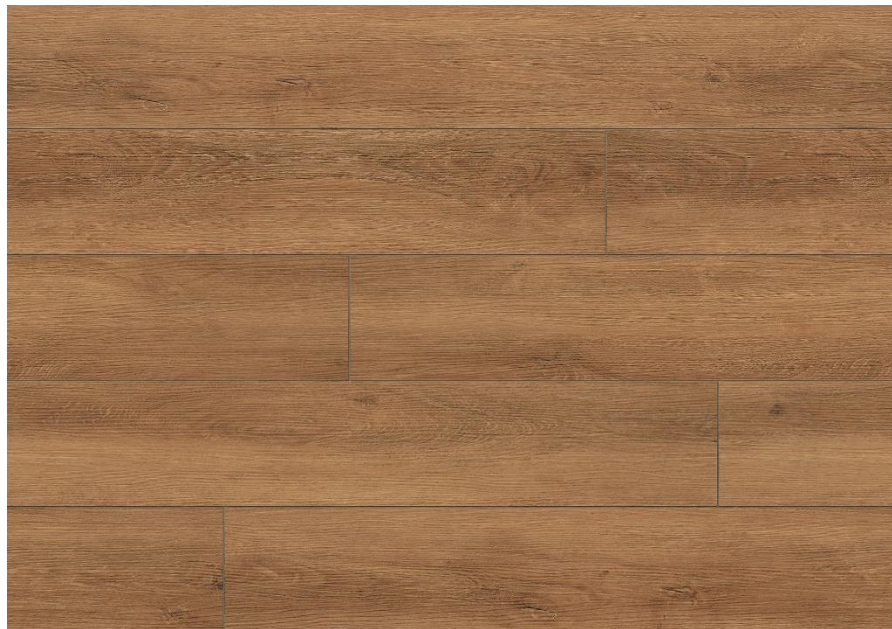

WOOD EFFECT

1220 x 229 mm

OAK PRIAR

SAP NUMBER 5 mm: 6056111

SAP NUMBER 6,5 mm: 6056131