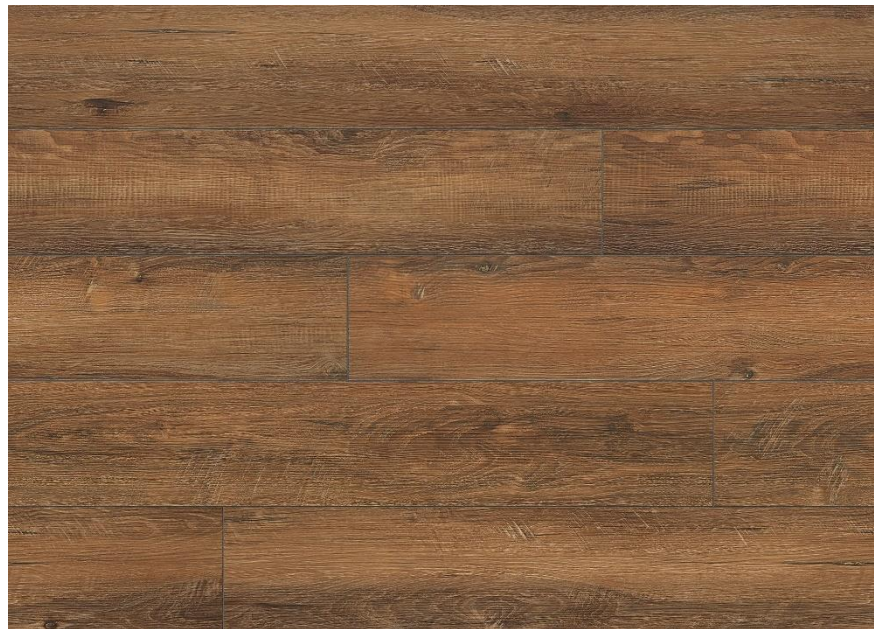

OAK APPO

SAP NUMBER 5 mm: 6056110

SAP NUMBER 6,5 mm: 6056130

Presented colours are illustrative and may differ from the original colour of the Rigio floor.