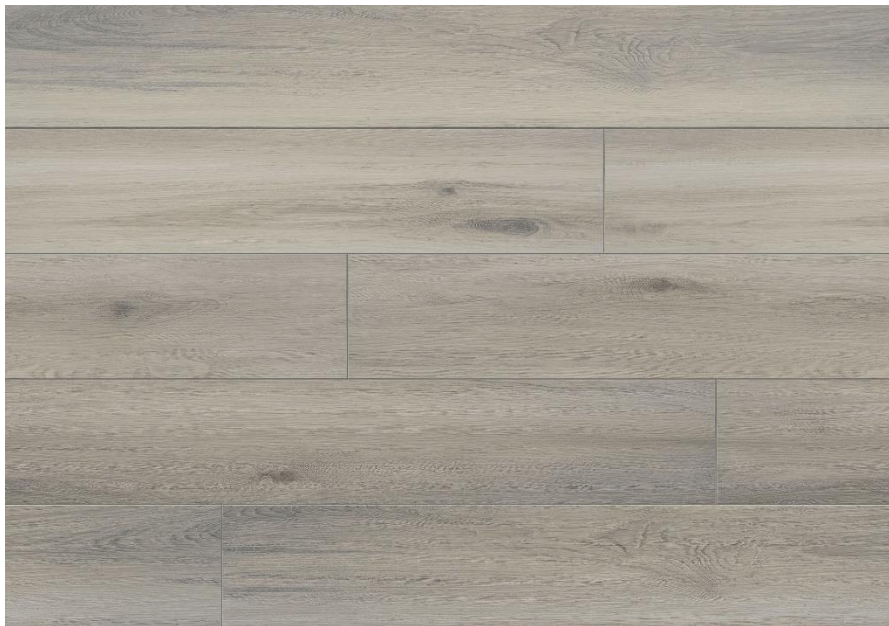

WOOD EFFECT

1220 x 229 mm

OAK DEMES

SAP NUMBER 5 mm: 6056100

SAP NUMBER 6,5 mm: 6056120