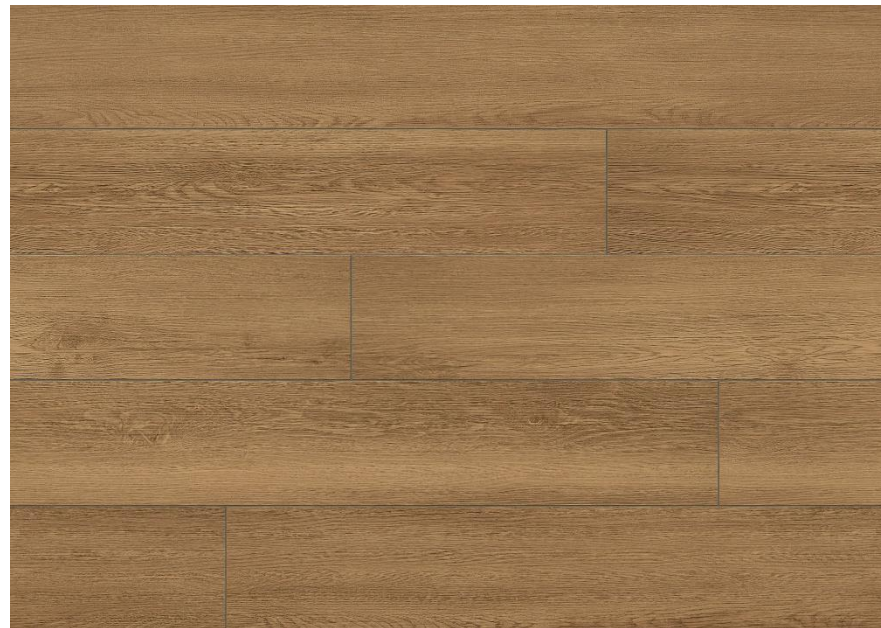

SAP NUMBER 6,5 mm: 6056126

Presented colours are illustrative and may differ from the original colour of the Rigio floor.

WOOD EFFECT

1220 x 229 mm

OAK BORE

SAP NUMBER 5 mm: 6056107

SAP NUMBER 6,5 mm: 6056127