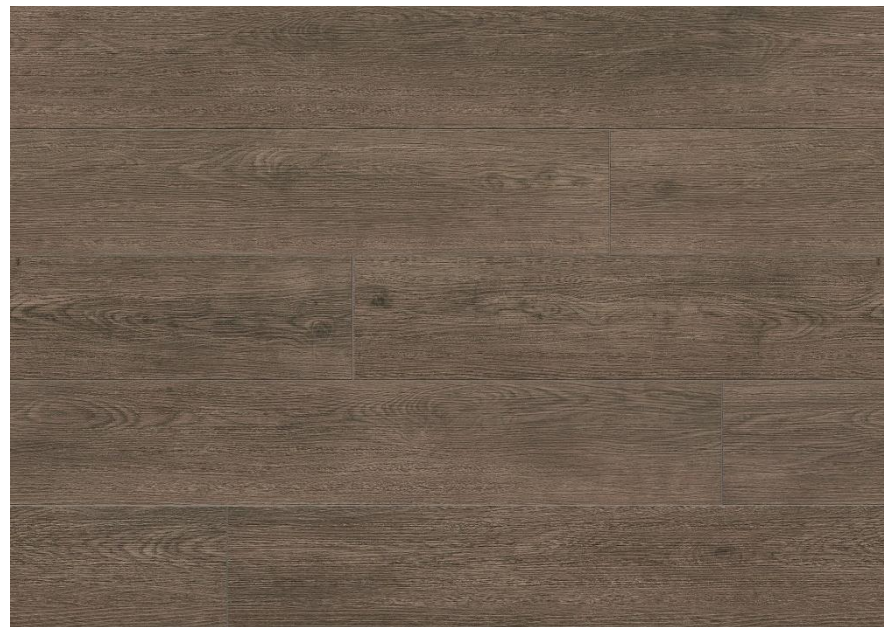

OAK LUNAR

SAP NUMBER 5 mm: 6056109

SAP NUMBER 6,5 mm: 6056129

Presented colours are illustrative and may differ from the original colour of the Rigio floor.