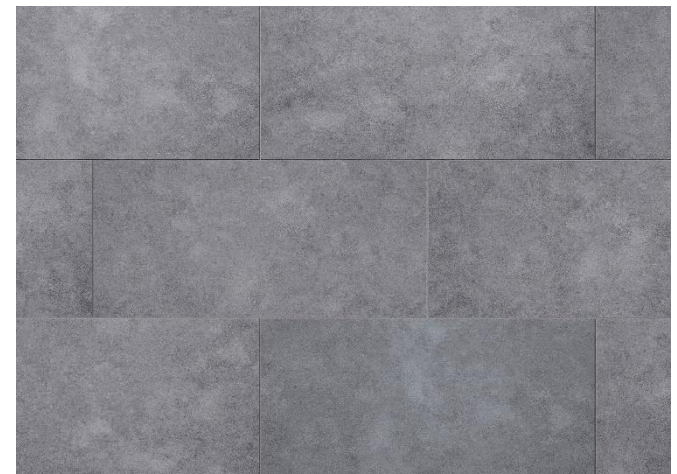

CONCRETE DARK

SAP NUMBER 5 mm: 6056115

SAP NUMBER 6,5 mm: 6056133

Presented colours are illustrative and may differ from the original colour of the Rigio floor.