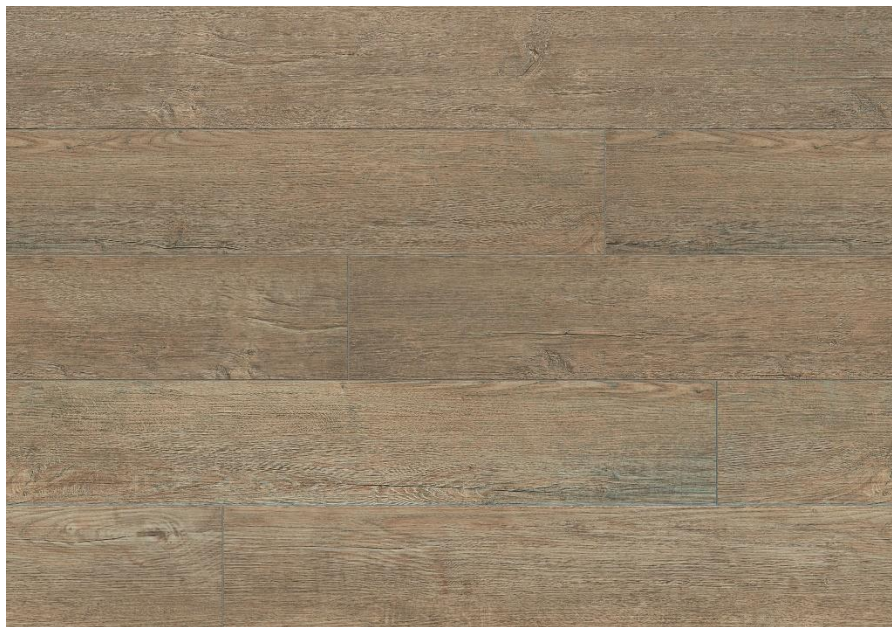

SAP NUMBER 6,5 mm: 6056131

OAK APPO

SAP NUMBER 5 mm: 6056110

SAP NUMBER 6,5 mm: 6056130

Presented colours are illustrative and may differ from the original colour of the Rigio floor.

WOOD EFFECT

1220 x 229 mm