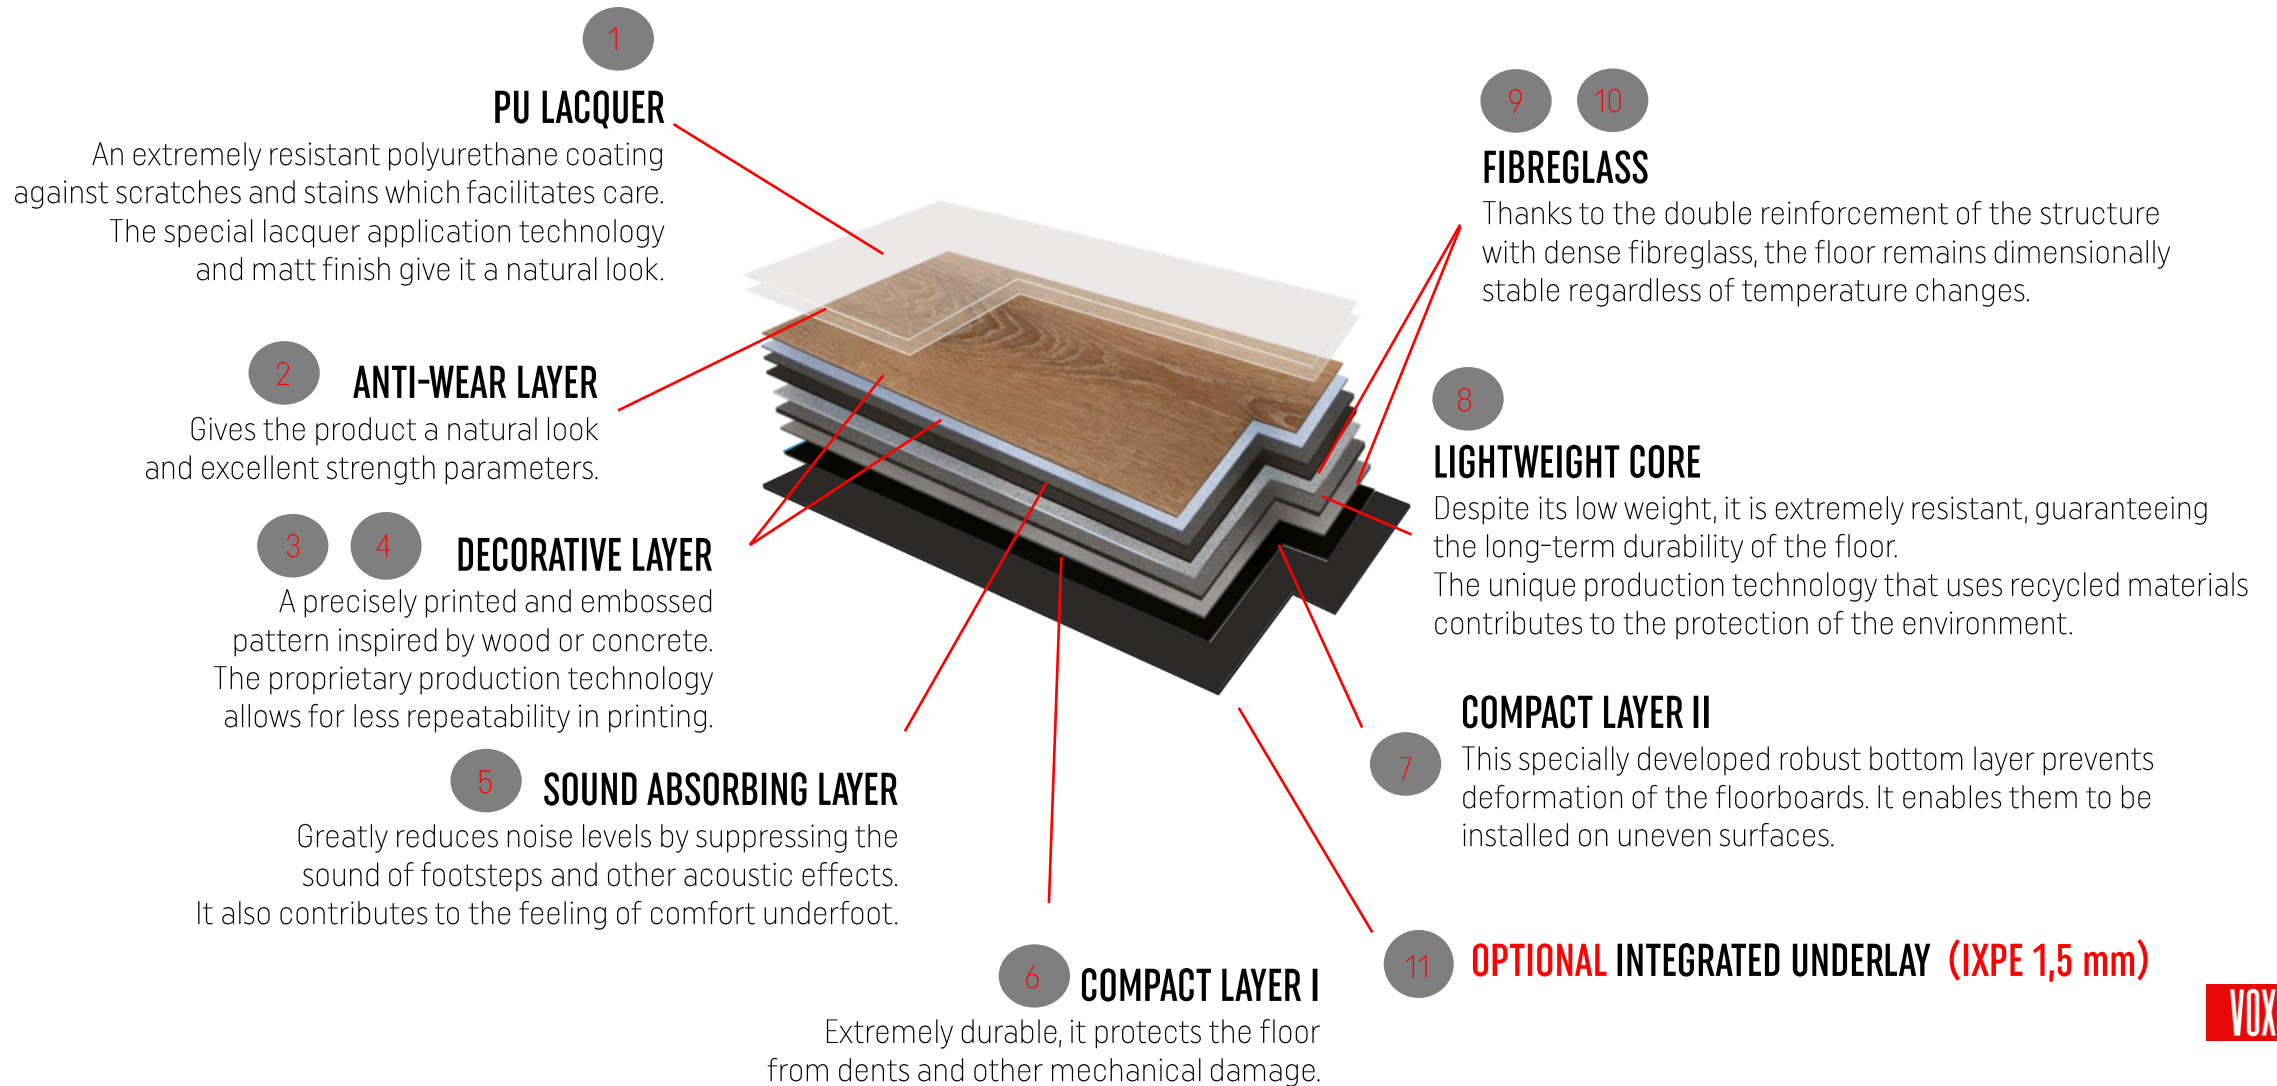

**DIZAINA
FABRIKA**

RIGIO. A FLOOR RESISTANT TO ANYTHING

Rigio is the result of a new way of thinking about floors. It is a technologically advanced solution which will work in any interior.

To make the use of the Rigio floor even more comfortable all the decors are available also with integrated underlay (Silent Rigio).

Thickness with no underlay: 5 mm

Thickness with integrated underlay: 6,5 mm

10 LAYERS READY FOR THE CHALLENGE

RIGIO. WARRANTY OF QUALITY

- The high quality and durability of the Rigio floor is also guaranteed by a high-class lock in patented technology

PAINTED
V-BEVEL

QUIET
FLOOR

COMFORT
OF WALKING

INTEGRATED
UNDERLAY

SLIPPERINESS

MOST IMPORTANT RIGIO FLOOR PARAMETERS

Total thickness	5 mm	6,5 mm (5 mm +1,5 mm IXPE)
Thickness of the wear layer	0,55 mm	0,55 mm
Dimensions	5x1220x229 mm 5x300x600 mm	6,5x1220x229 mm 6,5x300x600 mm
European classification	42	42
Lock	L2C UNILIN PATENTED TECHNOLOGY AA 0734000000	L2C UNILIN PATENTED TECHNOLOGY AA 0734000000
Packaging	2,235 m ² (1220x229) 8 tiles 1,8 m ² (300 x 600) 10 tiles	2,235 m ² (1220x229) 8 tiles 1,8 m ² (300 x 600) 10 tiles
Thermal conductivity	0,0154 m ² K/W EN 14041:2004/AC:2006	0,031 m ² K/W EN 14041:2004/AC:2006
Floor heating	T <27 C	T <27 C
Reaction to fire	Bf1-S1 EN 14041:2004/AC:2006	Bf1-S1 EN 14041:2004/AC:2006
Formaldehyde emission	E1 EN14041:2004/AC:2006	E1 EN14041:2004/AC:2006
Slipperiness	R9	R9
CE	CE 210226008SHF-VOC001	CE 210226008SHF-VOC001
Dimensional stability	< 0,05 %	< 0,05 %
Warranty residential use	20 years	20 years