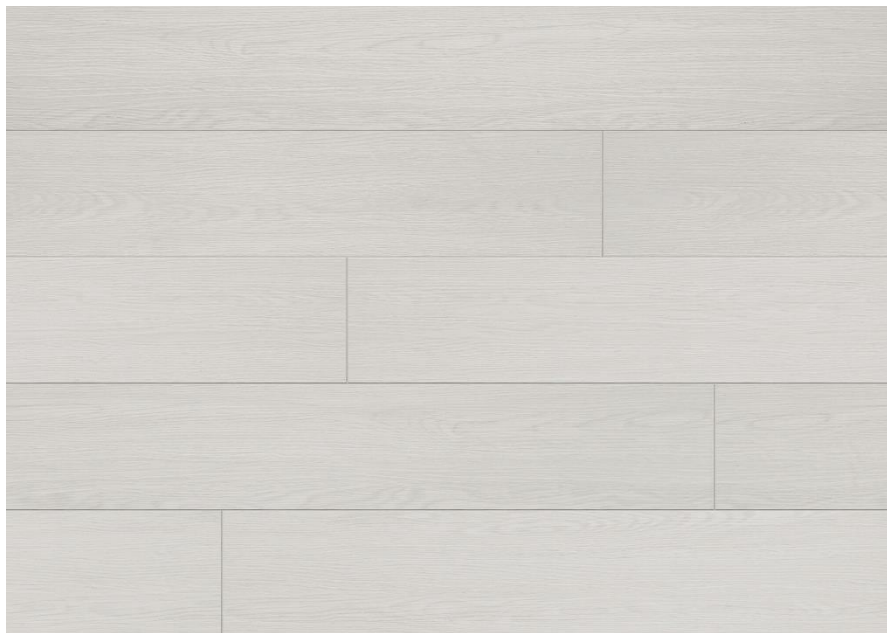

WOOD EFFECT

1220 x 229 mm

OAK HYPERIO

SAP NUMBER 5 mm: 6056102

SAP NUMBER 6,5 mm: 6056123