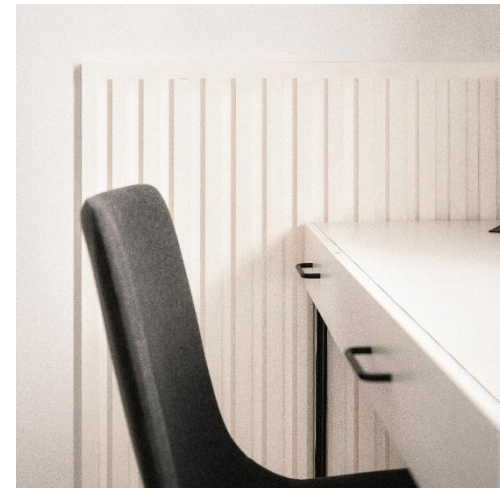

LINERIO PANELS. WALL WITH DEPTH

Linerio slat panels give the interior a unique character. They can play the role of the main decoration, the quiet hero in the background or help to designate different zones in the interior.

INSPIRATIONS

A large, light grey sectional sofa with a textured fabric finish, positioned against a wall with vertical slats. The sofa has three main sections and a chaise longue on the right side.

A black coffee table with two round tops and thin white legs. The table is set with a black wire basket, a small vase with dried flowers, a mug, and a book.