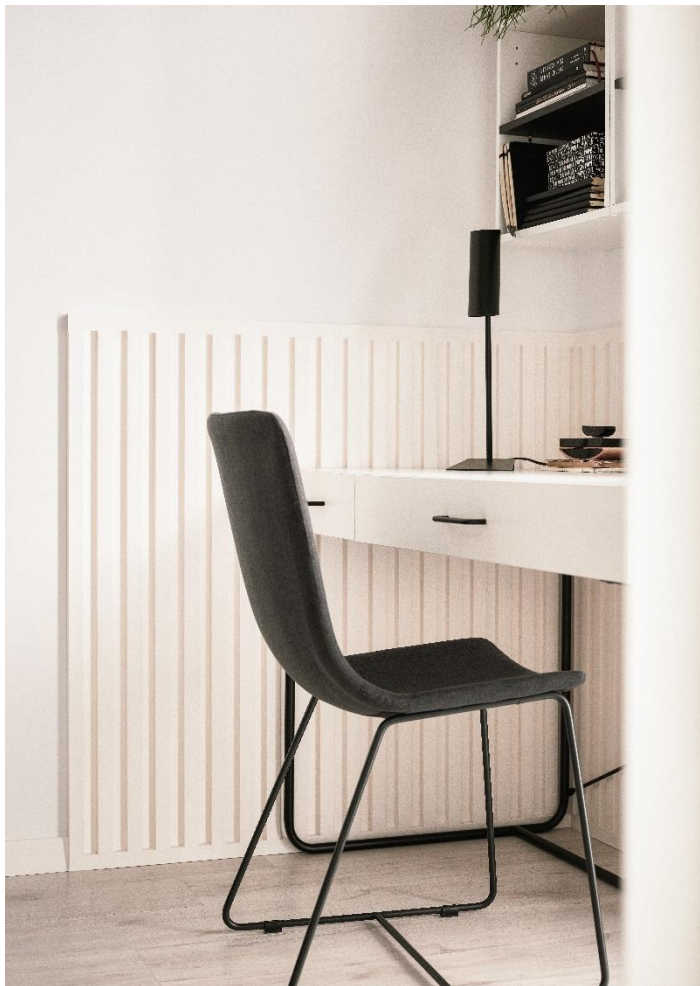

LINERIO MONOCOLOURS