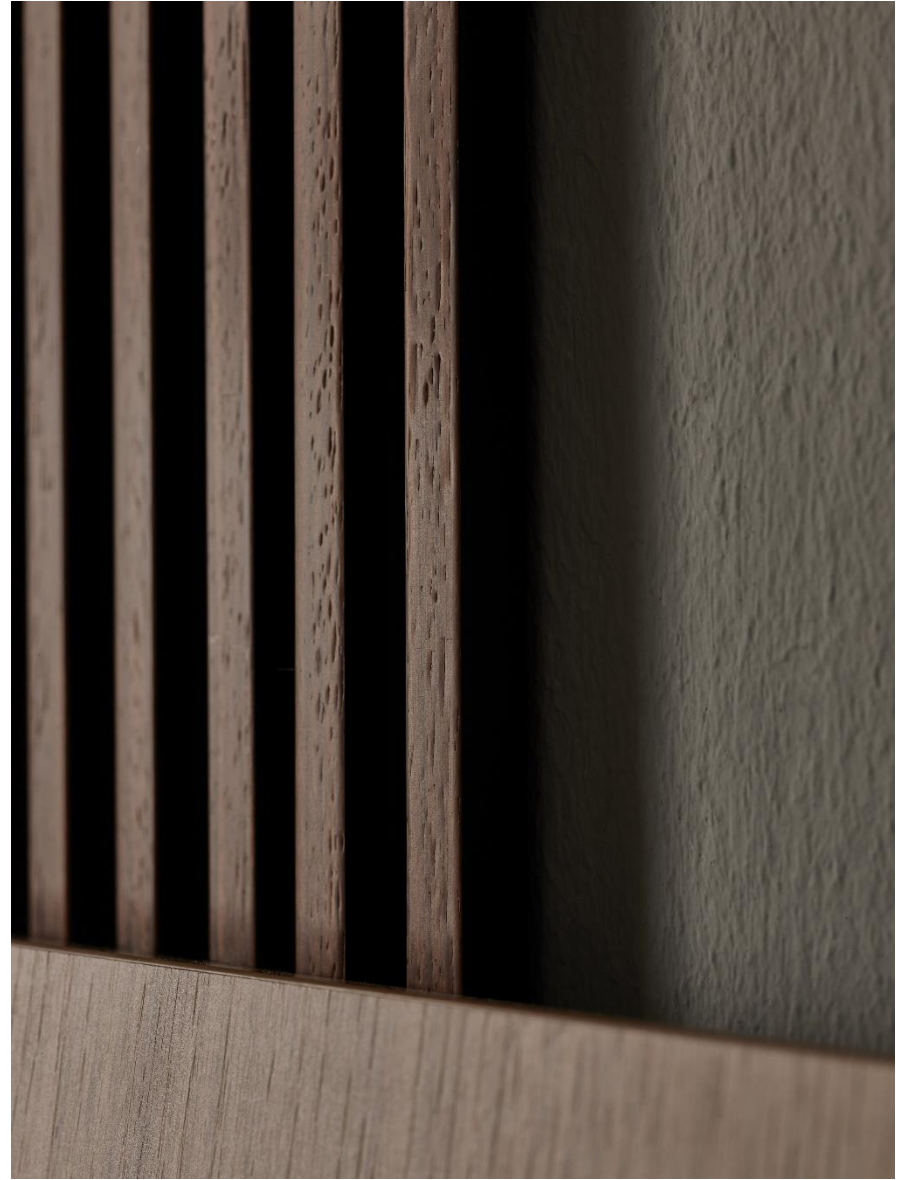

LINERIO PANELS. WALL WITH DEPTH

Linerio slat panels give the interior a unique character. They can play the role of the main decoration, the quiet hero in the background or help to designate different zones in the interior.

INSPIRATIONS

21
May Fri

FINISHING TRIMS

For each of the panel types, you can choose the right and left trims, while the universal trim will allow you to finish the top and bottom of the wall. Trims are available in the colours of Linerio panels.