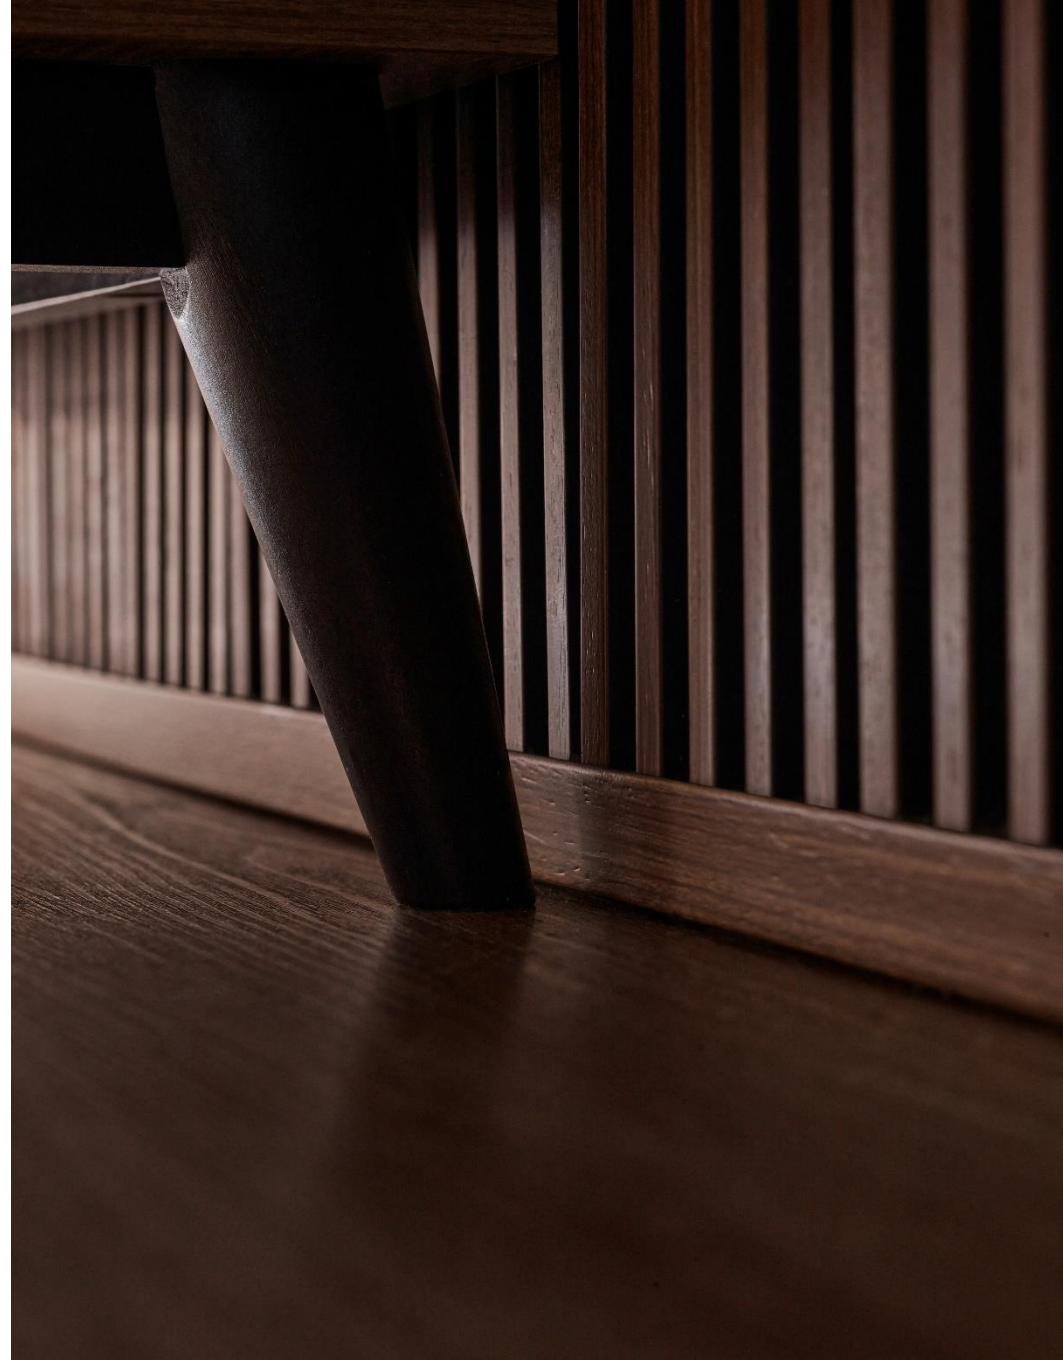

LINERIO PANELS. WALL WITH DEPTH

Linerio slat panels give the interior a unique character. They can play the role of the main decoration, the quiet hero in the background or help to designate different zones in the interior.

EASY TO KEEP CLEAN

Can be cleaned easily with a damp cloth and mild detergent.

IMPROVE SOUNDPROOFING

Thanks to the material they are made of and their spatial structure, the panels soundproof the interior and eliminate reverberation and echo in large rooms

WATERPROOF

Panels can be installed as well in interiors with increased humidity, on condition they don't have direct contact with water.

LOW WEIGHT

Linerio panels are made of polystyrene. This makes them light, which means that the transport and mounting of the product are very easy.

RECYCLABLE

Linerio panels are made of fully recyclable material.

PRACTICAL MATERIAL

Linerio panels owe their unique properties to the material from which they are made. To manufacture the panels, we use polystyrene covered with a print made by hot-stamping. Polystyrene is a modern material that is 100% recyclable. It is lightweight, durable, and easy to clean. This means that Linerio can be installed even in more demanding areas, such as the hallway, work area, or the kitchen.