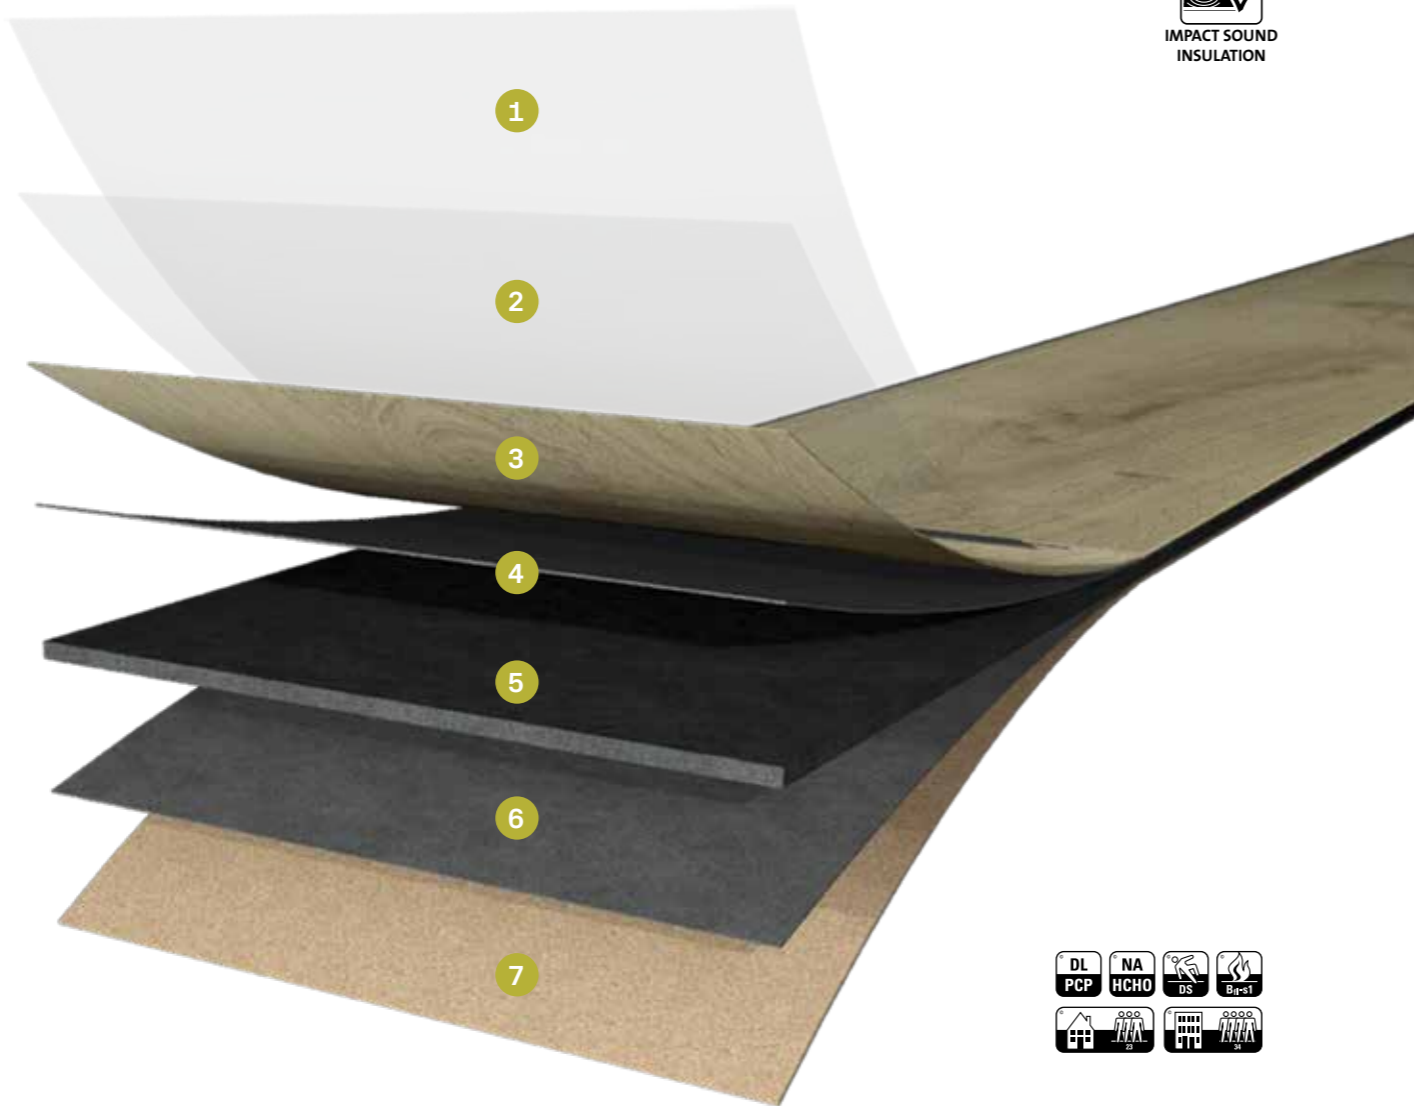

You can obtain your chosen design in three different versions. This ensures you get the best solution for every room situation and substrate condition. Simply beautiful and simply smart.

PRO

The professional

- 1 Transparent, hard-wearing PU-coating
 - 2 Transparent wear layer with embossed structure
 - 3 Printed decor layer
 - 4 Double LVT middle layer
- Wear layer of 0.55 mm

PERFORM

The Performer

- 1 Transparent, hard-wearing PU-coating
 - 2 Transparent wear layer with embossed structure
 - 3 Printed decor layer
 - 4 LVT middle layer
 - 5 Rigid baseboard
 - 6 LVT stabilizing layer
 - 7 Cork impact sound insulation
- Wear layer of 0.55 mm