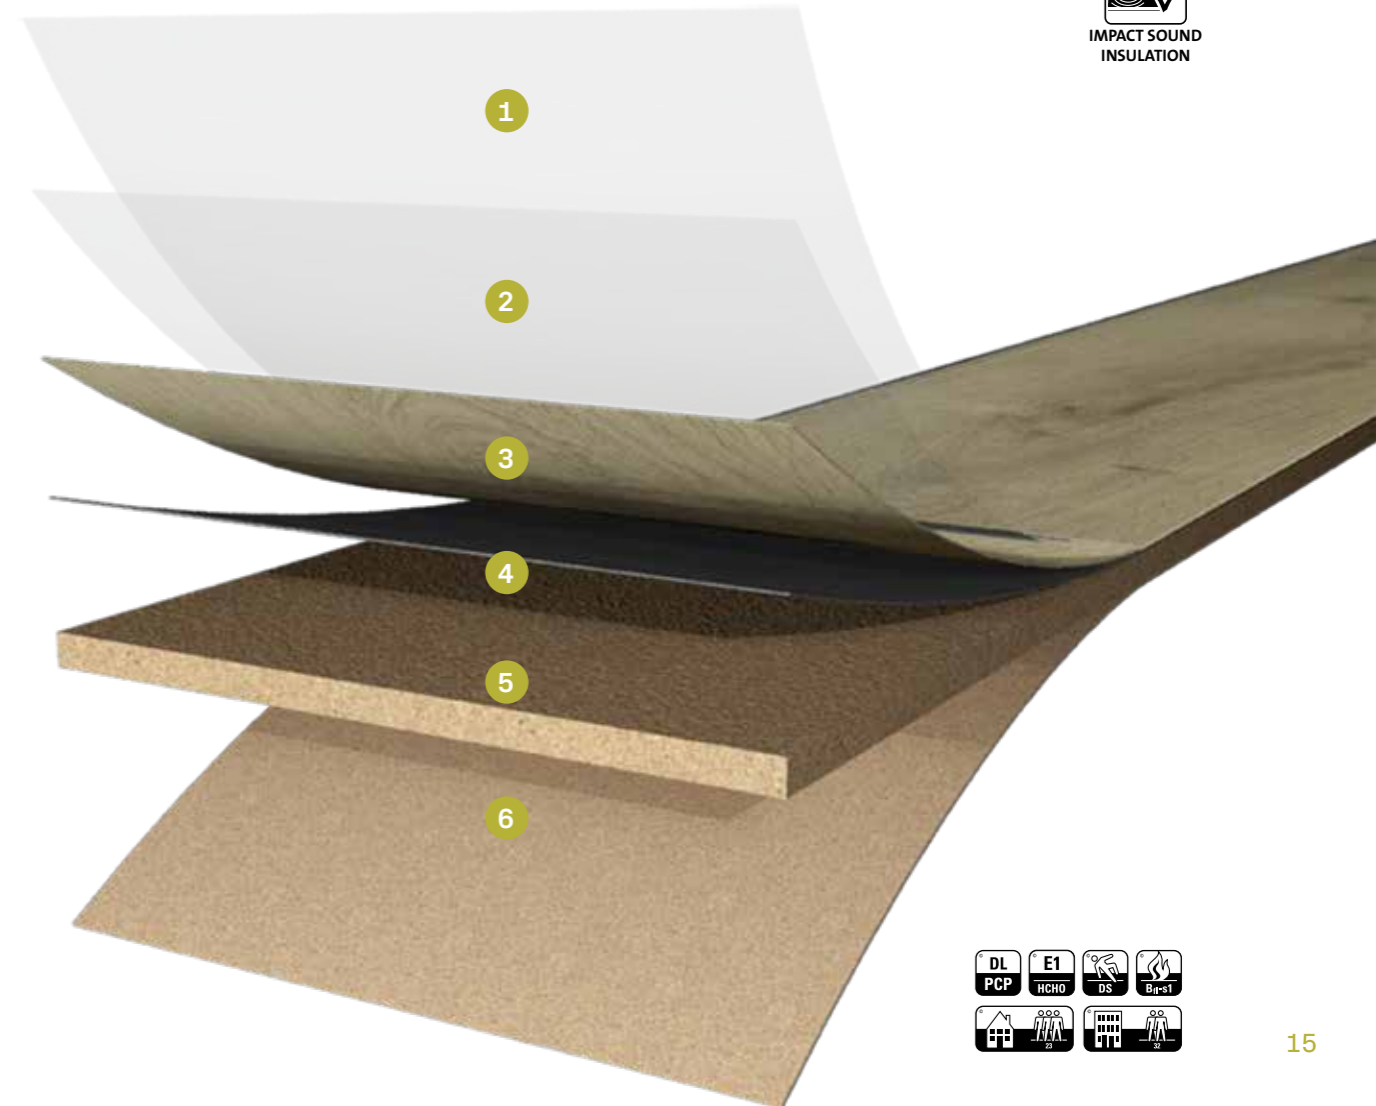

- 1 Transparent, hard-wearing PU-coating
 - 2 Transparent wear layer with embossed structure
 - 3 Printed decor layer
 - 4 Double LVT middle layer
- Wear layer of 0.55 mm

PERFORM

The Performer

- 1 Transparent, hard-wearing PU-coating
 - 2 Transparent wear layer with embossed structure
 - 3 Printed decor layer
 - 4 LVT middle layer
 - 5 Rigid baseboard
 - 6 LVT stabilizing layer
 - 7 Cork impact sound insulation
- Wear layer of 0.55 mm

COMFORT

The comfortable one

- 1 Transparent, hard-wearing PU-coating
 - 2 Transparent wear layer with embossed structure
 - 3 Printed decor layer
 - 4 LVT middle layer
 - 5 HDF baseboard
 - 6 Cork impact sound insulation
- Wear layer of 0.55 mm