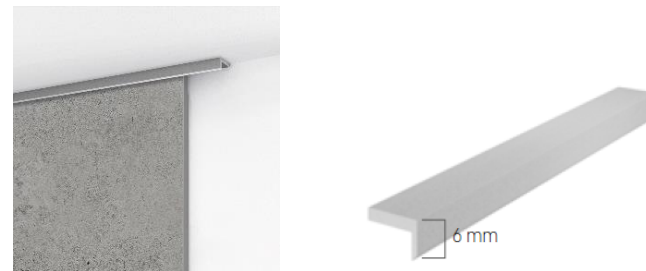

TRIMS

A-01

Starter trim

A-02

Internal angle

A-03

External angle

A-05

Top edge trim

MOUNTING ADHESIVE

Trims available
in 2 colours:

Silver

Champagne

1 or 5 trims in the cardboard.

ADDITIONAL INFORMATION

TRANSPORT & STORAGE:

- In a horizontal position, on a flat Surface.
- In non-sunlight places.
- Storage or transporting temperature less than 60°C.

PRACTICAL INFORMATION

- Long panels 270 cm i 300 cm available on demand.
Short planks 135 cm on stock.
- Minimum order quantity for Unicolour collection is 50 m² (17 selected colours), lead time - 6 weeks.
- Any other colour according to RAL available at MOQ 150 m² and lead time is 8 weeks