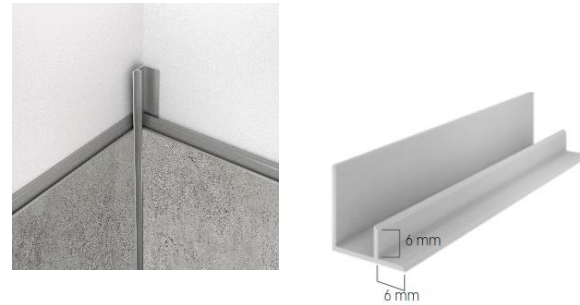

TRIMS

A-01

Starter trim

A-02

Internal angle

A-03

External angle

A-05

Top edge trim

MOUNTING ADHESIVE

Trims available
in 2 colours:

Silver

Champagne

1 or 5 trims in the cardboard.

ADDITIONAL INFORMATION

TRANSPORT & STORAGE: