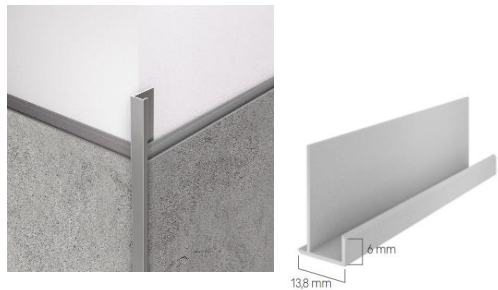

TRIMS

A-01

Starter trim

A-02

Internal angle

A-03

External angle

A-05

Top edge trim

MOUNTING ADHESIVE

Trims available
in 2 colours:

Silver

Champagne

1 or 5 trims in the cardboard.

ADDITIONAL INFORMATION

TRANSPORT & STORAGE:

- In a horizontal position, on a flat Surface.
- In non-sunlight places.
- Storage or transporting temperature less than 60°C.

PRACTICAL INFORMATION

- Long panels 270 cm i 300 cm available on demand.
Short planks 135 cm on stock.
- Minimum order quantity for Unicolour collection is 50 m² (17 selected colours), lead time - 6 weeks.
- Any other colour according to RAL available at MOQ 150 m² and lead time is 8 weeks