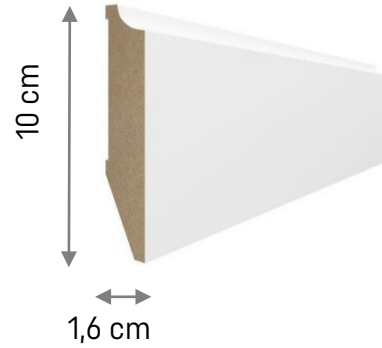

EVERA WHITE MODELS

EV601