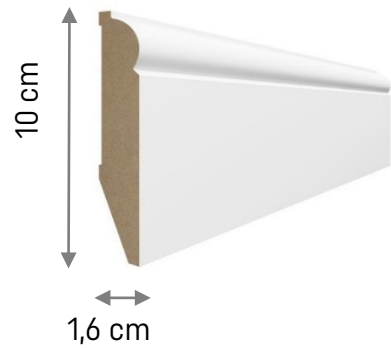

EVERA WHITE MODELS

EV901