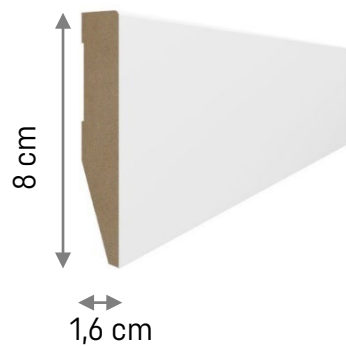

EVERA SKIRTING BOARDS

2022

EVERA. THE CHOICE IS YOURS

- Evera collection includes 12 shapes. Classic beauty or simply modern – everyone will find something that will satisfy their tastes.
- One of white shapes (EV101) is available also in 5 shades of grey.
- MDF product, Evera looks great thanks to a perfectly smooth surface.
- Evera is glued directly to the wall. Installation is fast and needs no professional tools.
- All Evera skirting boards are 2,4 m long

EVERA WHITE MODELS

Skirting boards' length: 240 cm

EV101

EV201

EV301

EV401

EVERA WHITE MODELS

EV501

EV102

EV103

EV104

EV106

EV107

EVERA ACCESSORIES

SELF ADHESIVE END CAPS

- To finish the skirting board self adhesive end caps are used
- End caps are perfectly matched to height, shape and colour of each model
- End caps are sold in sets:
1 set = 2 pcs =>
1 right end cap + 1 left end cap

EVERA ACCESSORIES

UNIVERSAL BLOCK

- Universal block is an MDF accessory used as an internal/external corner or as a finishing element of a skirting board (instead of an end cap)
- Available colours: white and in shades of grey matching the skirting boards EV102, EV103, EV104, EV106, EV107
- Height of a block may be adjusted by cutting it.
- Block is glued to the MDF skirting board