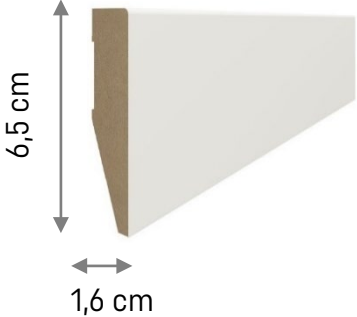

EVERA SKIRTING BOARDS

2022

EVERA. THE CHOICE IS YOURS

- Evera collection includes 12 shapes. Classic beauty or simply modern – everyone will find something that will satisfy their tastes.
- One of white shapes (EV101) is available also in 5 shades of grey.
- MDF product, Evera looks great thanks to a perfectly smooth surface.
- Evera is glued directly to the wall. Installation is fast and needs no professional tools.
- All Evera skirting boards are 2,4 m long

EVERA WHITE MODELS

Skirting boards' length: 240 cm

EV101

EV201

EV301

EV401

EVERA WHITE MODELS

EV501

EV102

EV103

EV104

EV106

EV107

EVERA ACCESSORIES

SELF ADHESIVE END CAPS

- To finish the skirting board self adhesive end caps are used
- End caps are perfectly matched to height, shape and colour of each model
- End caps are sold in sets:
1 set = 2 pcs =>
1 right end cap + 1 left end cap