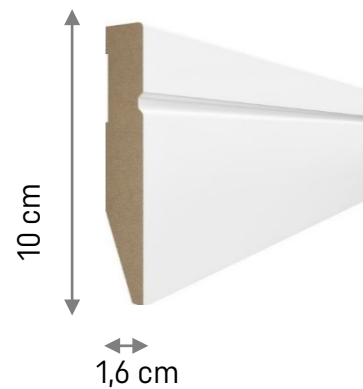

EVERA SKIRTING BOARDS

2022

EVERA. THE CHOICE IS YOURS

- Evera collection includes 12 shapes. Classic beauty or simply modern – everyone will find something that will satisfy their tastes.
- One of white shapes (EV101) is available also in 5 shades of grey.
- MDF product, Evera looks great thanks to a perfectly smooth surface.
- Evera is glued directly to the wall. Installation is fast and needs no professional tools.
- All Evera skirting boards are 2,4 m long

EVERA WHITE MODELS

Skirting boards' length: 240 cm

EV101

EV201

EV301

EV401

EVERA WHITE MODELS

EV501

EV102

EV103

EV104

EV106

EV107

EVERA ACCESSORIES

SELF ADHESIVE END CAPS

- To finish the skirting board self adhesive end caps are used
- End caps are perfectly matched to height, shape and colour of each model
- End caps are sold in sets:
1 set = 2 pcs =>
1 right end cap + 1 left end cap