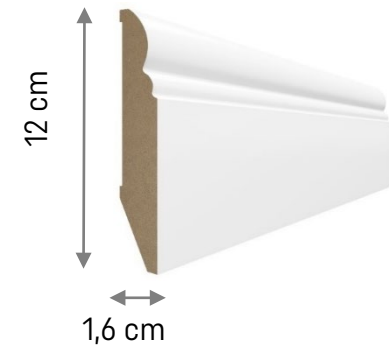

EVERA WHITE MODELS

EV1201