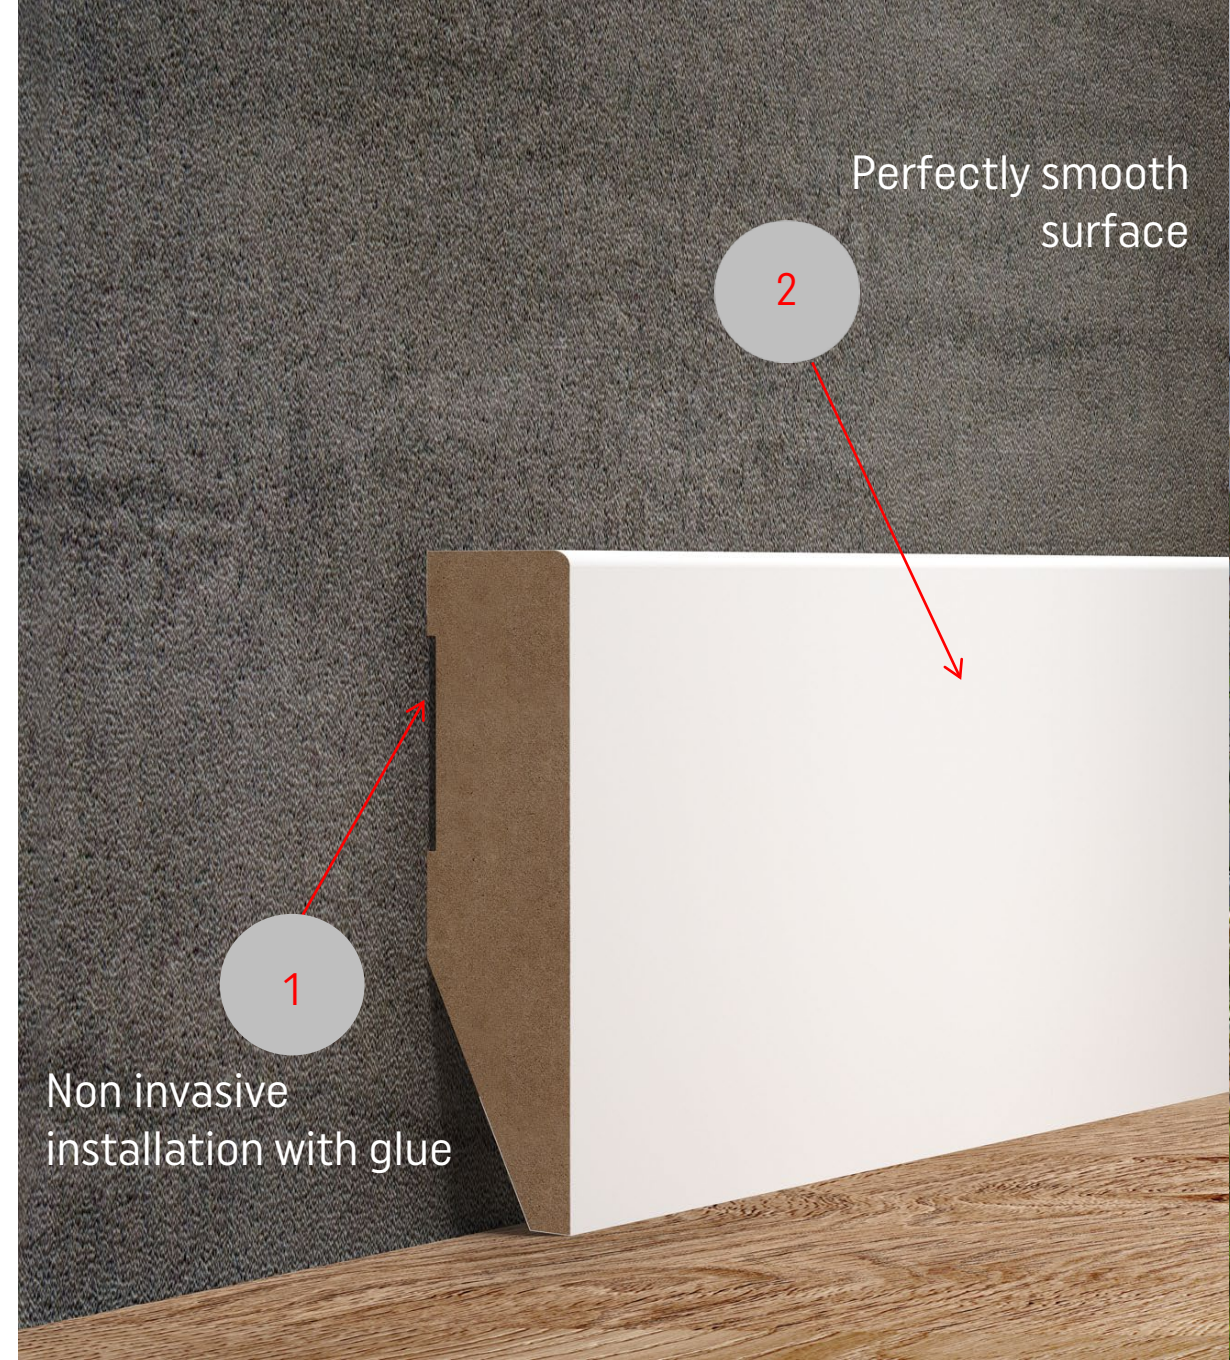

EVERA SKIRTING BOARDS

2022

EVERA. THE CHOICE IS YOURS

- Evera collection includes 12 shapes. Classic beauty or simply modern – everyone will find something that will satisfy their tastes.
- One of white shapes (EV101) is available also in 5 shades of grey.
- MDF product, Evera looks great thanks to a perfectly smooth surface.
- Evera is glued directly to the wall. Installation is fast and needs no professional tools.
- All Evera skirting boards are 2,4 m long

EVERA WHITE MODELS

Skirting boards' length: 240 cm

EV101

EV201

EV301

EV401

EVERA WHITE MODELS

EV501

EV102

EV103

EV104

EV106

EV107

EVERA ACCESSORIES

SELF ADHESIVE END CAPS

- To finish the skirting board self adhesive end caps are used
- End caps are perfectly matched to height, shape and colour of each model
- End caps are sold in sets:
1 set = 2 pcs =>
1 right end cap + 1 left end cap

EVERA ACCESSORIES

UNIVERSAL BLOCK

- Universal block is an MDF accessory used as an internal/external corner or as a finishing element of a skirting board (instead of an end cap)
- Available colours: white and in shades of grey matching the skirting boards EV102, EV103, EV104, EV106, EV107
- Height of a block may be adjusted by cutting it.
- Block is glued to the MDF skirting board