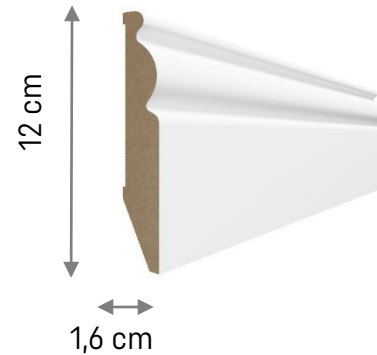

EVERA WHITE MODELS

EV1001