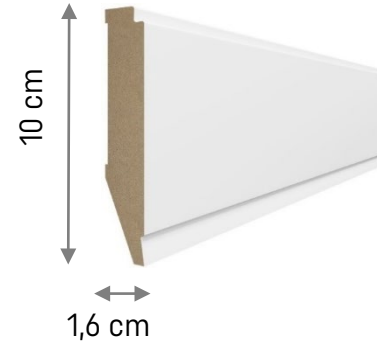

EVERA WHITE MODELS

EV701