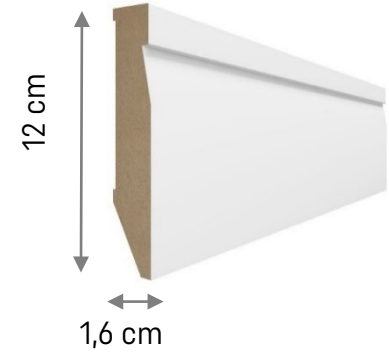

EVERA WHITE MODELS

EV801