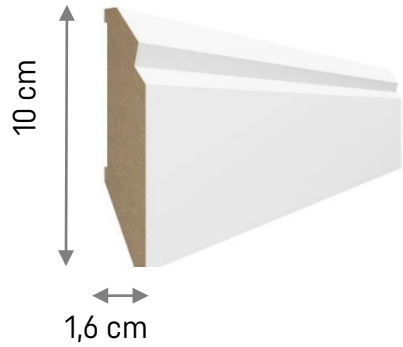

EVERA SKIRTING BOARDS

2022

EVERA. THE CHOICE IS YOURS

- Evera collection includes 12 shapes. Classic beauty or simply modern – everyone will find something that will satisfy their tastes.
- One of white shapes (EV101) is available also in 5 shades of grey.
- MDF product, Evera looks great thanks to a perfectly smooth surface.
- Evera is glued directly to the wall. Installation is fast and needs no professional tools.
- All Evera skirting boards are 2,4 m long

EVERA WHITE MODELS

Skirting boards' length: 240 cm

EV101

EV201

EV301

EV401

EVERA WHITE MODELS

EV501

EV102

EV103

EV104

EV106

EV107

EVERA ACCESSORIES

SELF ADHESIVE END CAPS

- To finish the skirting board self adhesive end caps are used
- End caps are perfectly matched to height, shape and colour of each model
- End caps are sold in sets:
1 set = 2 pcs =>
1 right end cap + 1 left end cap