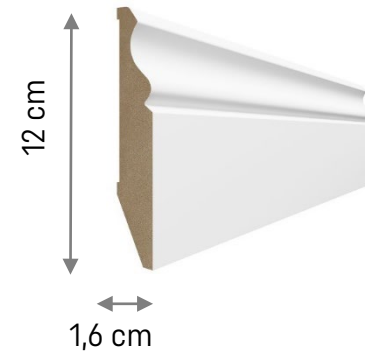

EVERA WHITE MODELS

EV1101