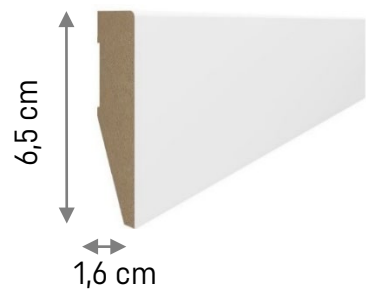

EVERA SKIRTING BOARDS

2022

EVERA. THE CHOICE IS YOURS

- Evera collection includes 12 shapes. Classic beauty or simply modern – everyone will find something that will satisfy their tastes.
- One of white shapes (EV101) is available also in 5 shades of grey.
- MDF product, Evera looks great thanks to a perfectly smooth surface.
- Evera is glued directly to the wall. Installation is fast and needs no professional tools.
- All Evera skirting boards are 2,4 m long

EVERA WHITE MODELS

Skirting boards' length: 240 cm

EV101

EV201

EV301

EV401

EVERA WHITE MODELS

EV501

EV102

EV103

EV104

EV106

EV107

EVERA ACCESSORIES

SELF ADHESIVE END CAPS

- To finish the skirting board self adhesive end caps are used
- End caps are perfectly matched to height, shape and colour of each model
- End caps are sold in sets:
1 set = 2 pcs =>
1 right end cap + 1 left end cap

EVERA ACCESSORIES

UNIVERSAL BLOCK

- Universal block is an MDF accessory used as an internal/external corner or as a finishing element of a skirting board (instead of an end cap)
- Available colours: white and in shades of grey matching the skirting boards EV102, EV103, EV104, EV106, EV107
- Height of a block may be adjusted by cutting it.
- Block is glued to the MDF skirting board