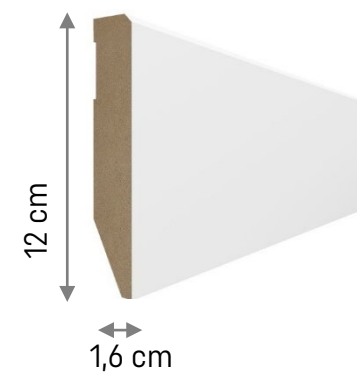

EVERA SKIRTING BOARDS

2022

EVERA. THE CHOICE IS YOURS

- Evera collection includes 12 shapes. Classic beauty or simply modern – everyone will find something that will satisfy their tastes.
- One of white shapes (EV101) is available also in 5 shades of grey.
- MDF product, Evera looks great thanks to a perfectly smooth surface.
- Evera is glued directly to the wall. Installation is fast and needs no professional tools.
- All Evera skirting boards are 2,4 m long

EVERA WHITE MODELS

Skirting boards' length: 240 cm

EV101

EV201

EV301

EV401

EVERA WHITE MODELS

EV501

EV102

EV103

EV104

EV106

EV107

EVERA ACCESSORIES

SELF ADHESIVE END CAPS

- To finish the skirting board self adhesive end caps are used
- End caps are perfectly matched to height, shape and colour of each model
- End caps are sold in sets:
1 set = 2 pcs =>
1 right end cap + 1 left end cap