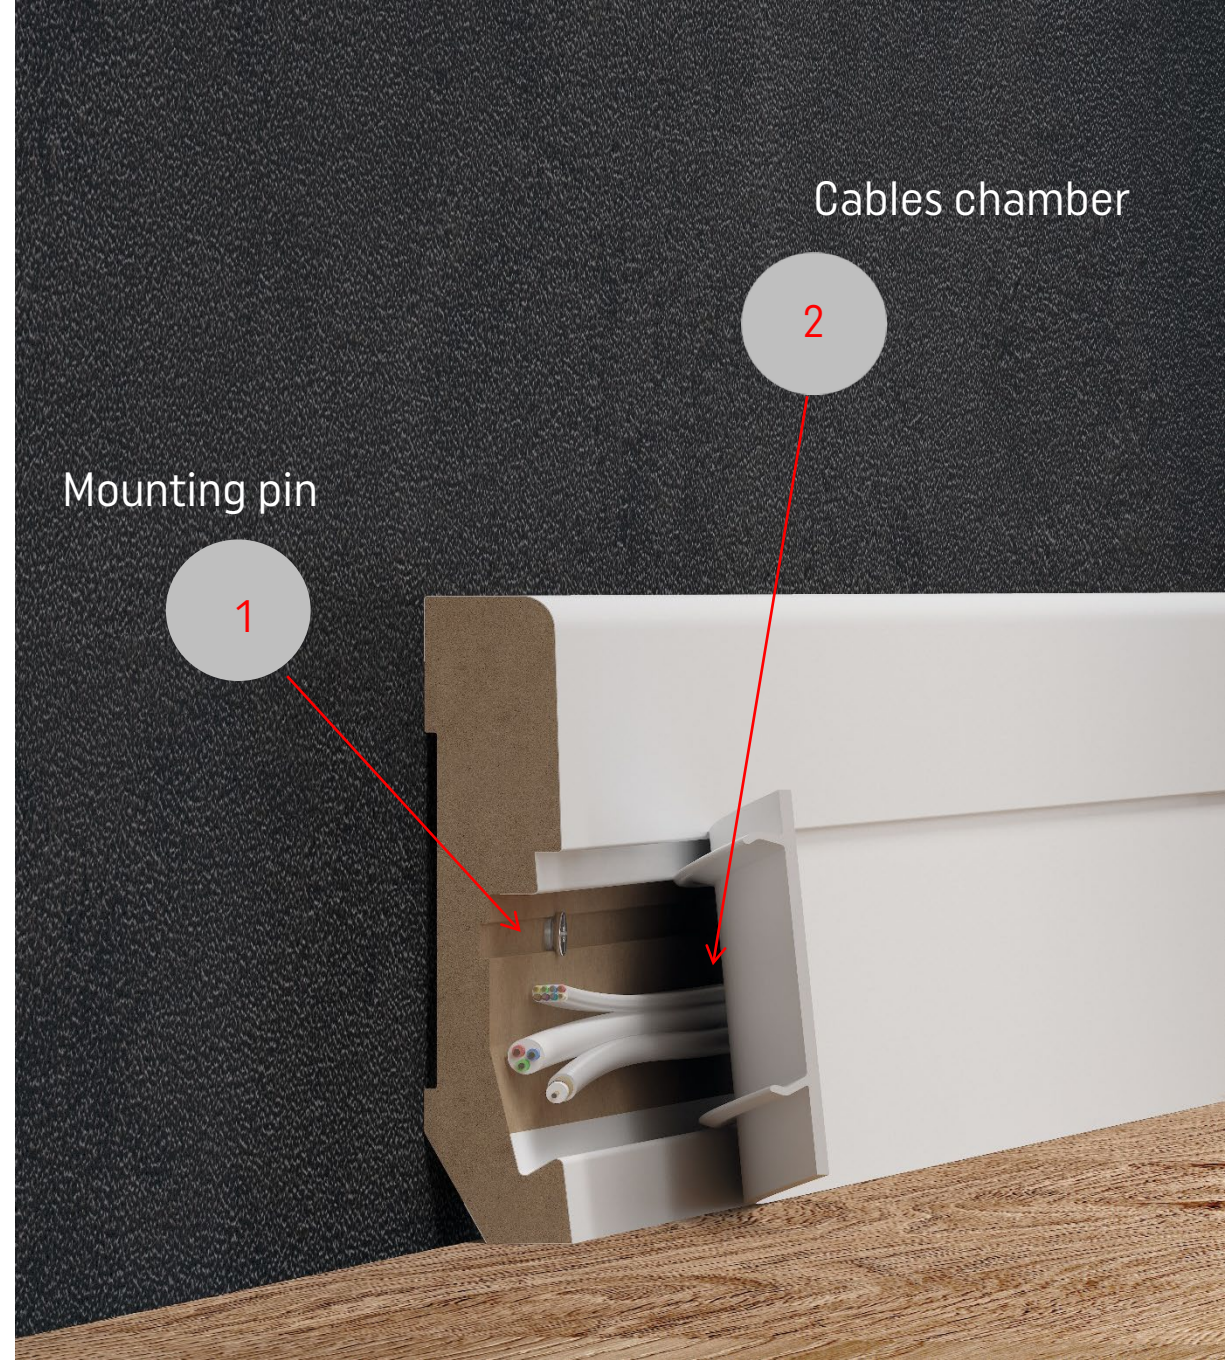

ESTILO SKIRTING BOARDS

2022

ESTILO. STYLISH AND SMART

- Estilo skirting boards are available in 7 shapes
- Estilo may be installed by cutting it at the angle of 45° or a universal block may be used as an internal corner
- Estilo is a pure evidence that design means also practical solutions. Construction of Estilo allows to hide electrical cables and makes the skirting board stable.
- New accessories are available: end caps and universal block
- All Estilo skirting boards are 2,4 m long.

E501

ESTILO ACCESSORIES

SELF ADHESIVE END CAPS

- To finish Estilo skirting board self adhesive end caps are used
- End caps are perfectly matched to height and shape of each model
- End caps are sold in sets:
1 set = 2 pcs =>
1 right end cap + 1 left end cap

ESTILO ACCESSORIES

UNIVERSAL BLOCK

- Universal block is an MDF accessory used as an internal/external corner or as a finishing element of a skirting board (instead of an end cap)
- Height of a block may be adjusted by cutting it.
- Block is glued to the MDF skirting board

ESTILO – MAIN FEATURES

DESIGN

CABLE CHAMBER

QUICK INSTALLATION
WITH A MOUNTING PIN

ACCESSORIES