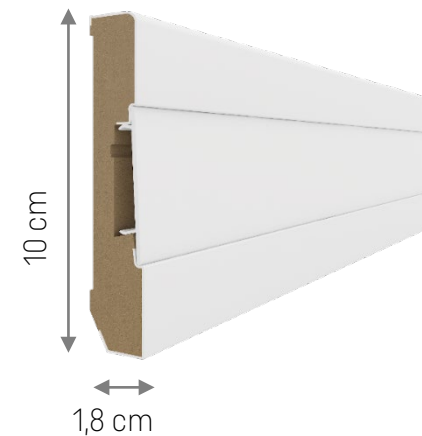

ESTILO SKIRTING BOARDS

2022

ESTILO. STYLISH AND SMART

- Estilo skirting boards are available in 7 shapes
- Estilo may be installed by cutting it at the angle of 45° or a universal block may be used as an internal corner
- Estilo is a pure evidence that design means also practical solutions. Construction of Estilo allows to hide electrical cables and makes the skirting board stable.
- New accessories are available: end caps and universal block
- All Estilo skirting boards are 2,4 m long.

ESTILO MODELS

Skirting boards length: 240 cm

E101

E201

E301

E401

E601

E701

E501

ESTILO ACCESSORIES

SELF ADHESIVE END CAPS

- To finish Estilo skirting board self adhesive end caps are used
- End caps are perfectly matched to height and shape of each model
- End caps are sold in sets:
1 set = 2 pcs =>
1 right end cap + 1 left end cap