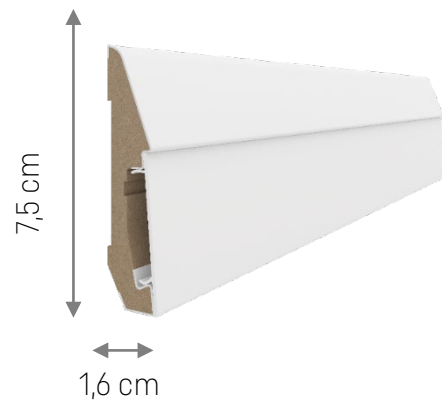

ESTILO SKIRTING BOARDS

2022

ESTILO. STYLISH AND SMART

- Estilo skirting boards are available in 7 shapes
- Estilo may be installed by cutting it at the angle of 45° or a universal block may be used as an internal corner
- Estilo is a pure evidence that design means also practical solutions. Construction of Estilo allows to hide electrical cables and makes the skirting board stable.
- New accessories are available: end caps and universal block
- All Estilo skirting boards are 2,4 m long.

ESTILO MODELS

Skirting boards length: 240 cm

E101

E201

E301

E401

E601

E701

E501

ESTILO ACCESSORIES

SELF ADHESIVE END CAPS

- To finish Estilo skirting board self adhesive end caps are used
- End caps are perfectly matched to height and shape of each model
- End caps are sold in sets:
1 set = 2 pcs =>
1 right end cap + 1 left end cap

ESTILO ACCESSORIES

UNIVERSAL BLOCK

- Universal block is an MDF accessory used as an internal/external corner or as a finishing element of a skirting board (instead of an end cap)
- Height of a block may be adjusted by cutting it.
- Block is glued to the MDF skirting board