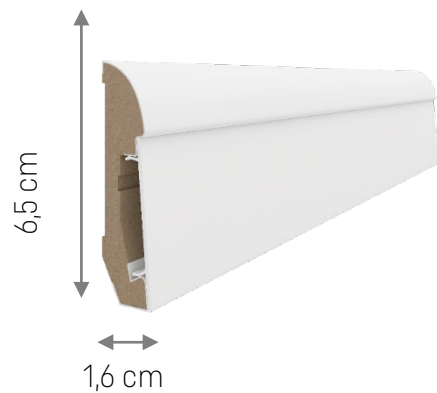

ESTILO SKIRTING BOARDS

2022

ESTILO. STYLISH AND SMART

- Estilo skirting boards are available in 7 shapes
- Estilo may be installed by cutting it at the angle of 45° or a universal block may be used as an internal corner
- Estilo is a pure evidence that design means also practical solutions. Construction of Estilo allows to hide electrical cables and makes the skirting board stable.
- New accessories are available: end caps and universal block
- All Estilo skirting boards are 2,4 m long.

ESTILO MODELS

Skirting boards length: 240 cm

E101

E201

E301

E401

E601

E701

E501

ESTILO ACCESSORIES

SELF ADHESIVE END CAPS

- To finish Estilo skirting board self adhesive end caps are used
- End caps are perfectly matched to height and shape of each model
- End caps are sold in sets:
1 set = 2 pcs =>
1 right end cap + 1 left end cap

ESTILO ACCESSORIES

UNIVERSAL BLOCK

- Universal block is an MDF accessory used as an internal/external corner or as a finishing element of a skirting board (instead of an end cap)
- Height of a block may be adjusted by cutting it.
- Block is glued to the MDF skirting board