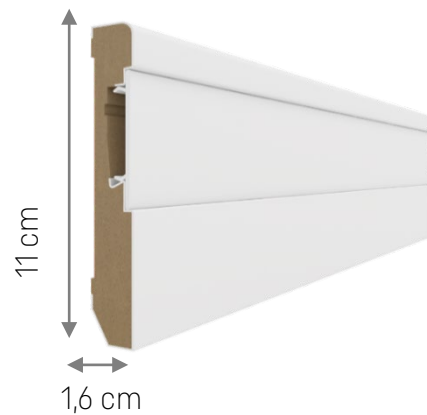

ESTILO SKIRTING BOARDS

2022

ESTILO. STYLISH AND SMART

- Estilo skirting boards are available in 7 shapes
- Estilo may be installed by cutting it at the angle of 45° or a universal block may be used as an internal corner
- Estilo is a pure evidence that design means also practical solutions. Construction of Estilo allows to hide electrical cables and makes the skirting board stable.
- New accessories are available: end caps and universal block
- All Estilo skirting boards are 2,4 m long.

ESTILO MODELS

Skirting boards length: 240 cm

E101

E201

E301

E401

E601

E701

E501

ESTILO ACCESSORIES

SELF ADHESIVE END CAPS

- To finish Estilo skirting board self adhesive end caps are used
- End caps are perfectly matched to height and shape of each model
- End caps are sold in sets:
1 set = 2 pcs =>
1 right end cap + 1 left end cap

ESTILO ACCESSORIES

UNIVERSAL BLOCK

- Universal block is an MDF accessory used as an internal/external corner or as a finishing element of a skirting board (instead of an end cap)
- Height of a block may be adjusted by cutting it.
- Block is glued to the MDF skirting board