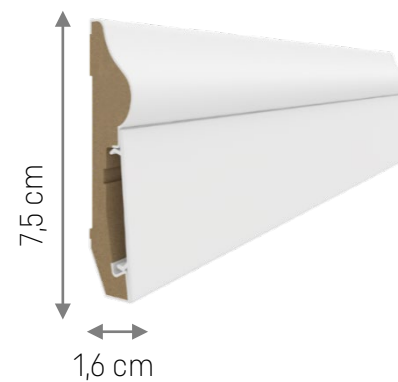

ESTILO SKIRTING BOARDS

2022

ESTILO. STYLISH AND SMART

- Estilo skirting boards are available in 7 shapes
- Estilo may be installed by cutting it at the angle of 45° or a universal block may be used as an internal corner
- Estilo is a pure evidence that design means also practical solutions. Construction of Estilo allows to hide electrical cables and makes the skirting board stable.
- New accessories are available: end caps and universal block
- All Estilo skirting boards are 2,4 m long.

ESTILO MODELS

Skirting boards length: 240 cm

E101

E201

E301

E401

E601

E701

E501

ESTILO ACCESSORIES

SELF ADHESIVE END CAPS

- To finish Estilo skirting board self adhesive end caps are used
- End caps are perfectly matched to height and shape of each model
- End caps are sold in sets:
1 set = 2 pcs =>
1 right end cap + 1 left end cap