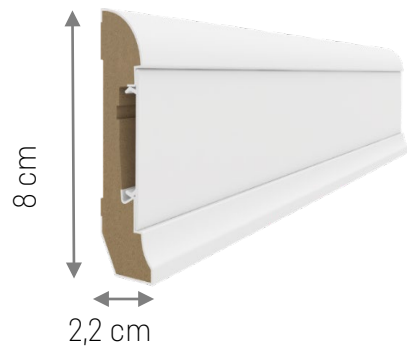

ESTILO SKIRTING BOARDS

2022

ESTILO. STYLISH AND SMART

- Estilo skirting boards are available in 7 shapes
- Estilo may be installed by cutting it at the angle of 45° or a universal block may be used as an internal corner
- Estilo is a pure evidence that design means also practical solutions. Construction of Estilo allows to hide electrical cables and makes the skirting board stable.
- New accessories are available: end caps and universal block
- All Estilo skirting boards are 2,4 m long.

ESTILO MODELS

Skirting boards length: 240 cm

E101

E201

E301

E401

E601

E701

E501

ESTILO ACCESSORIES

SELF ADHESIVE END CAPS

- To finish Estilo skirting board self adhesive end caps are used
- End caps are perfectly matched to height and shape of each model
- End caps are sold in sets:
1 set = 2 pcs =>
1 right end cap + 1 left end cap

ESTILO ACCESSORIES

UNIVERSAL BLOCK

- Universal block is an MDF accessory used as an internal/external corner or as a finishing element of a skirting board (instead of an end cap)
- Height of a block may be adjusted by cutting it.
- Block is glued to the MDF skirting board