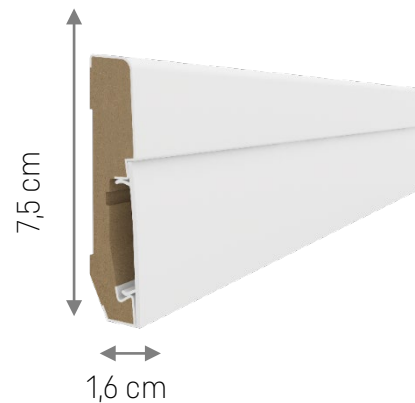

ESTILO SKIRTING BOARDS

2022

ESTILO. STYLISH AND SMART

- Estilo skirting boards are available in 7 shapes
- Estilo may be installed by cutting it at the angle of 45° or a universal block may be used as an internal corner
- Estilo is a pure evidence that design means also practical solutions. Construction of Estilo allows to hide electrical cables and makes the skirting board stable.
- New accessories are available: end caps and universal block
- All Estilo skirting boards are 2,4 m long.

ESTILO MODELS

Skirting boards length: 240 cm

E101

E201

E301

E401

E601

E701

E501

ESTILO ACCESSORIES

SELF ADHESIVE END CAPS

- To finish Estilo skirting board self adhesive end caps are used
- End caps are perfectly matched to height and shape of each model
- End caps are sold in sets:
1 set = 2 pcs =>
1 right end cap + 1 left end cap

ESTILO ACCESSORIES

UNIVERSAL BLOCK

- Universal block is an MDF accessory used as an internal/external corner or as a finishing element of a skirting board (instead of an end cap)
- Height of a block may be adjusted by cutting it.
- Block is glued to the MDF skirting board